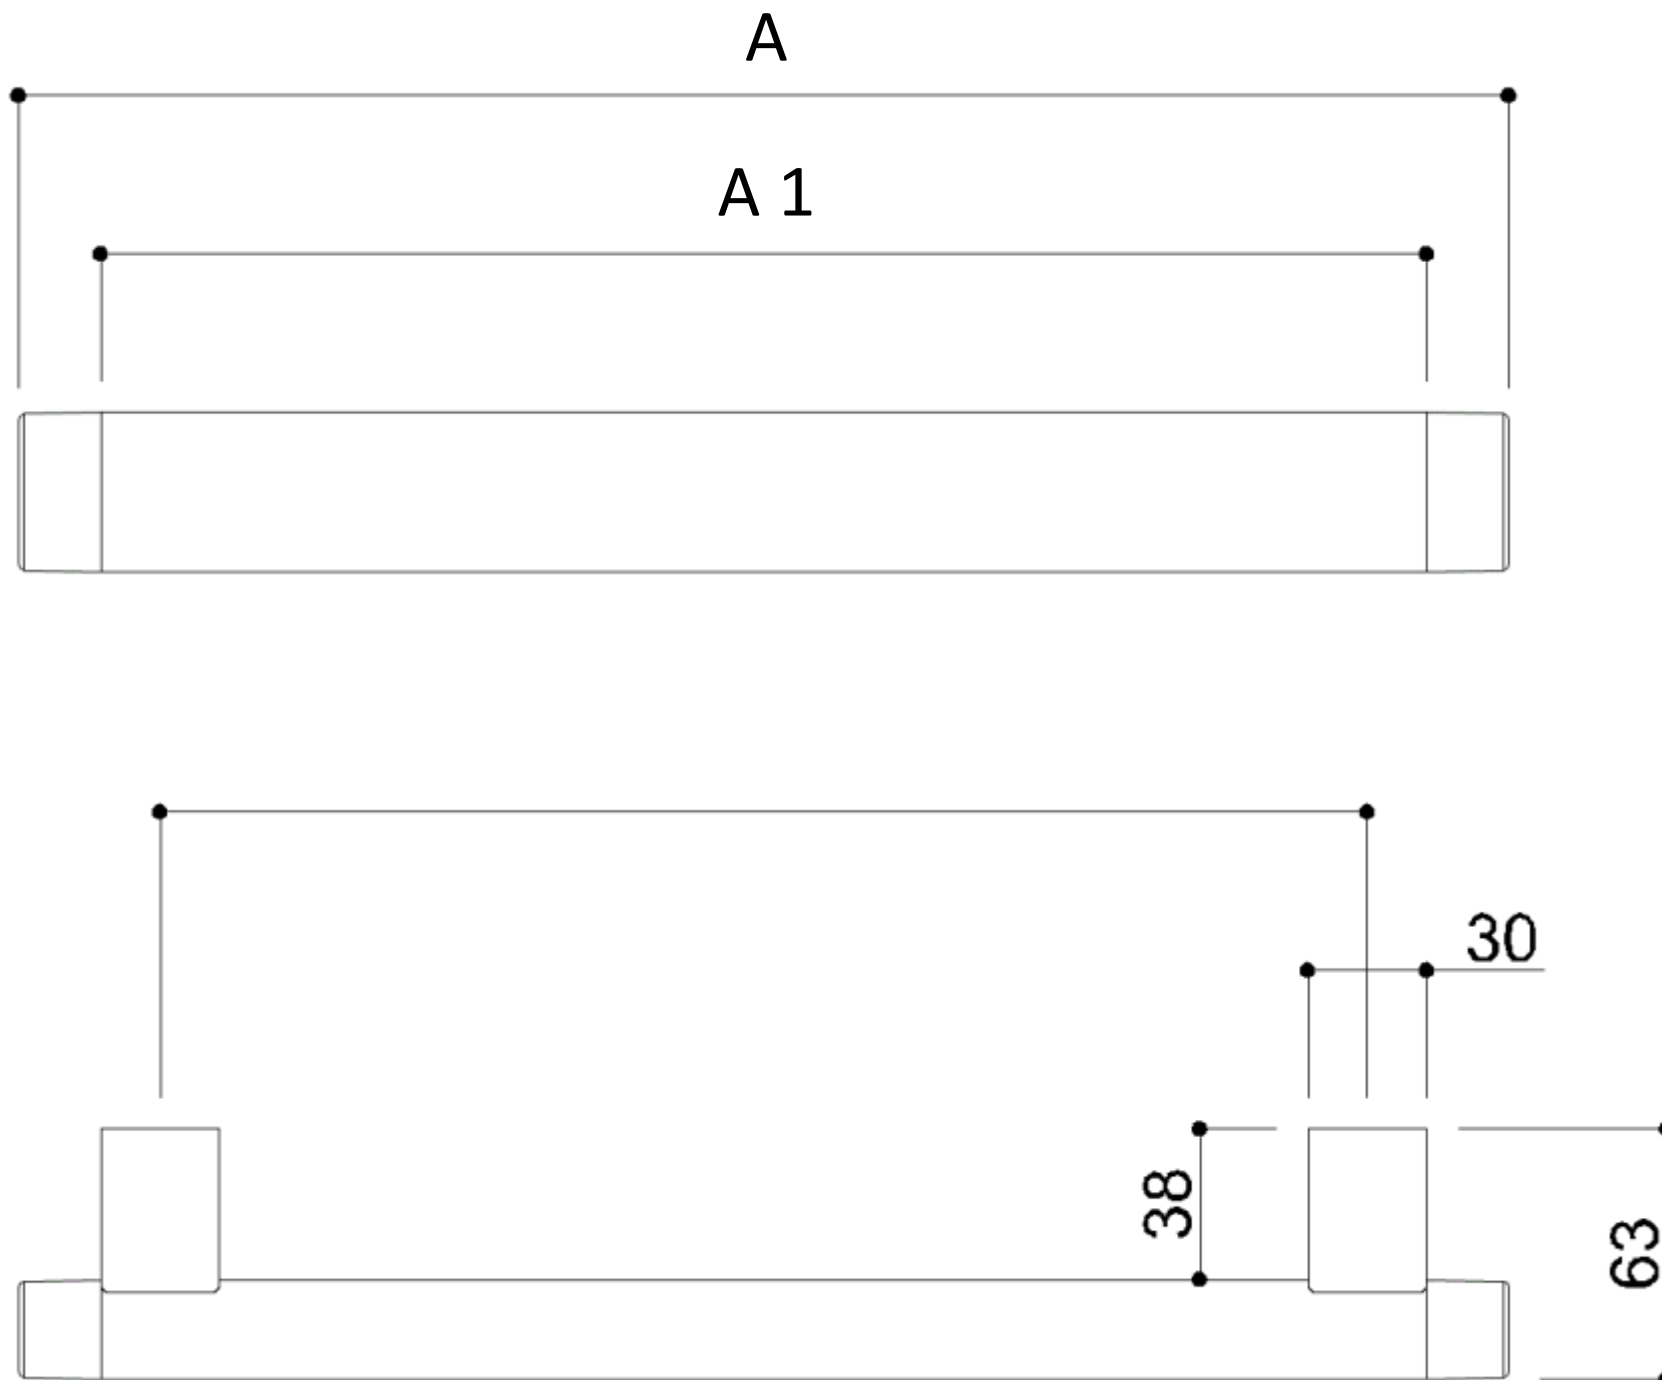

HANDGREEP OMNIA