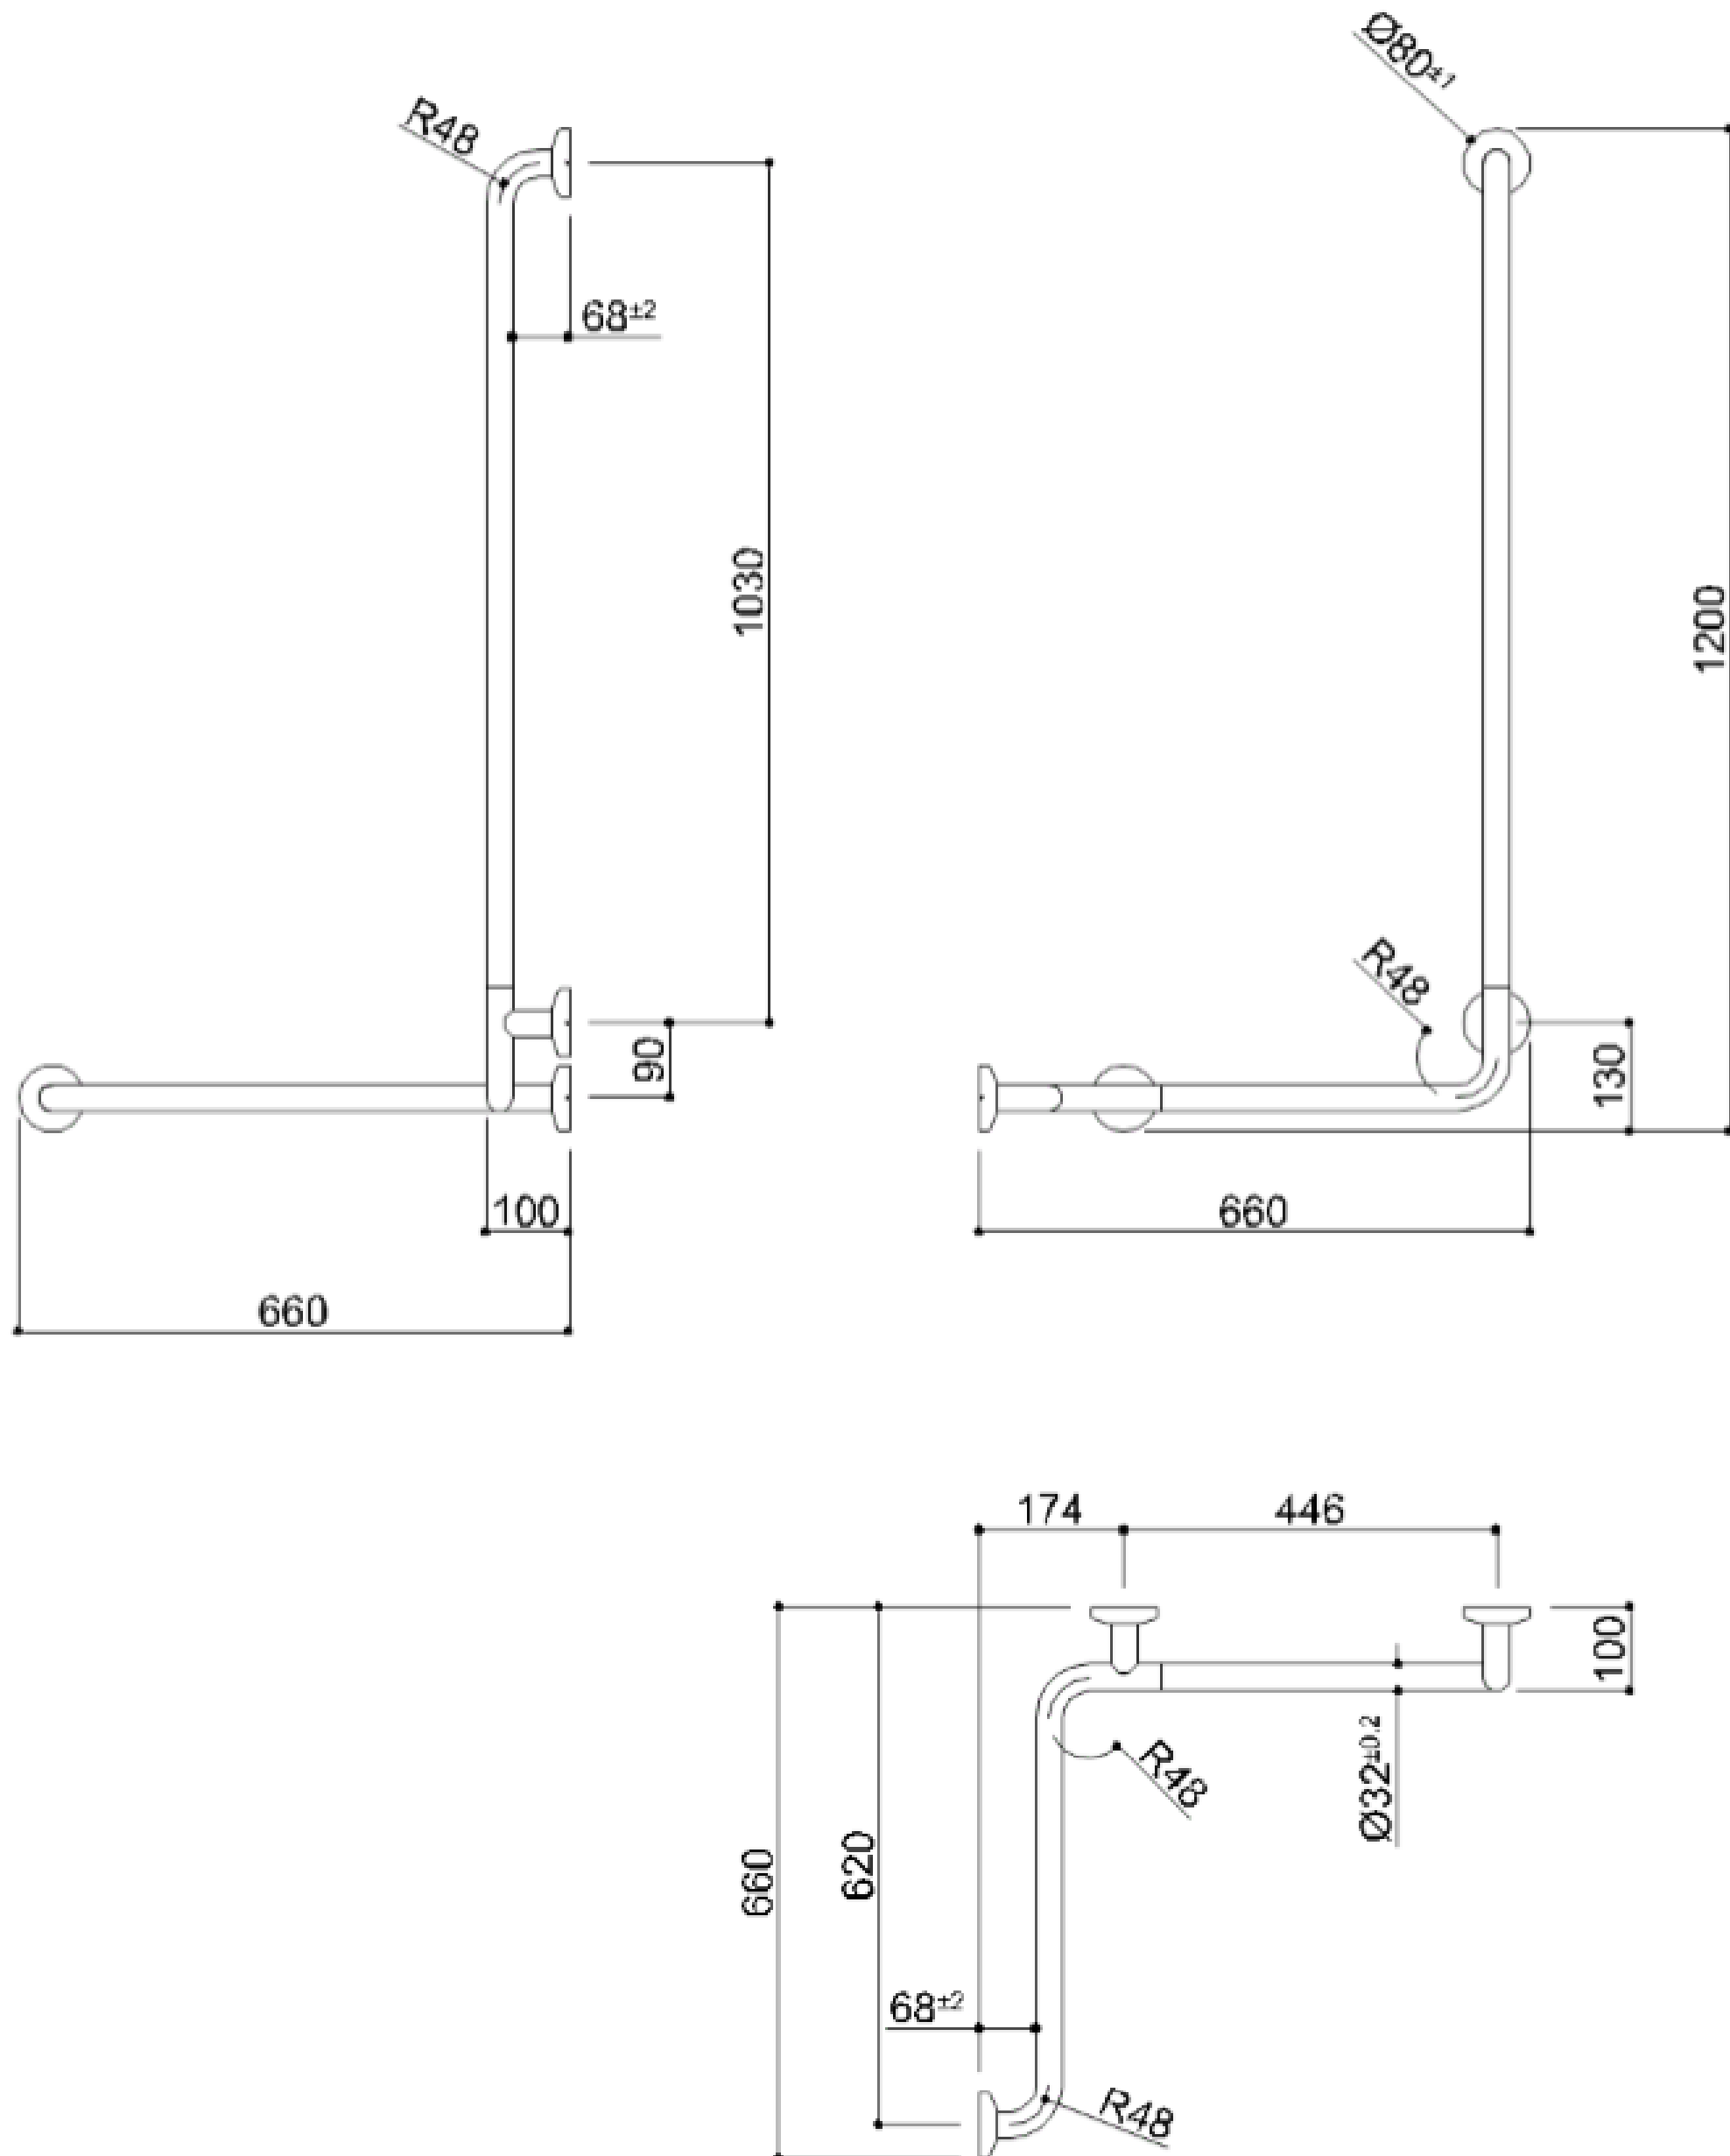

HANDGREEP RVS POLISH Corner