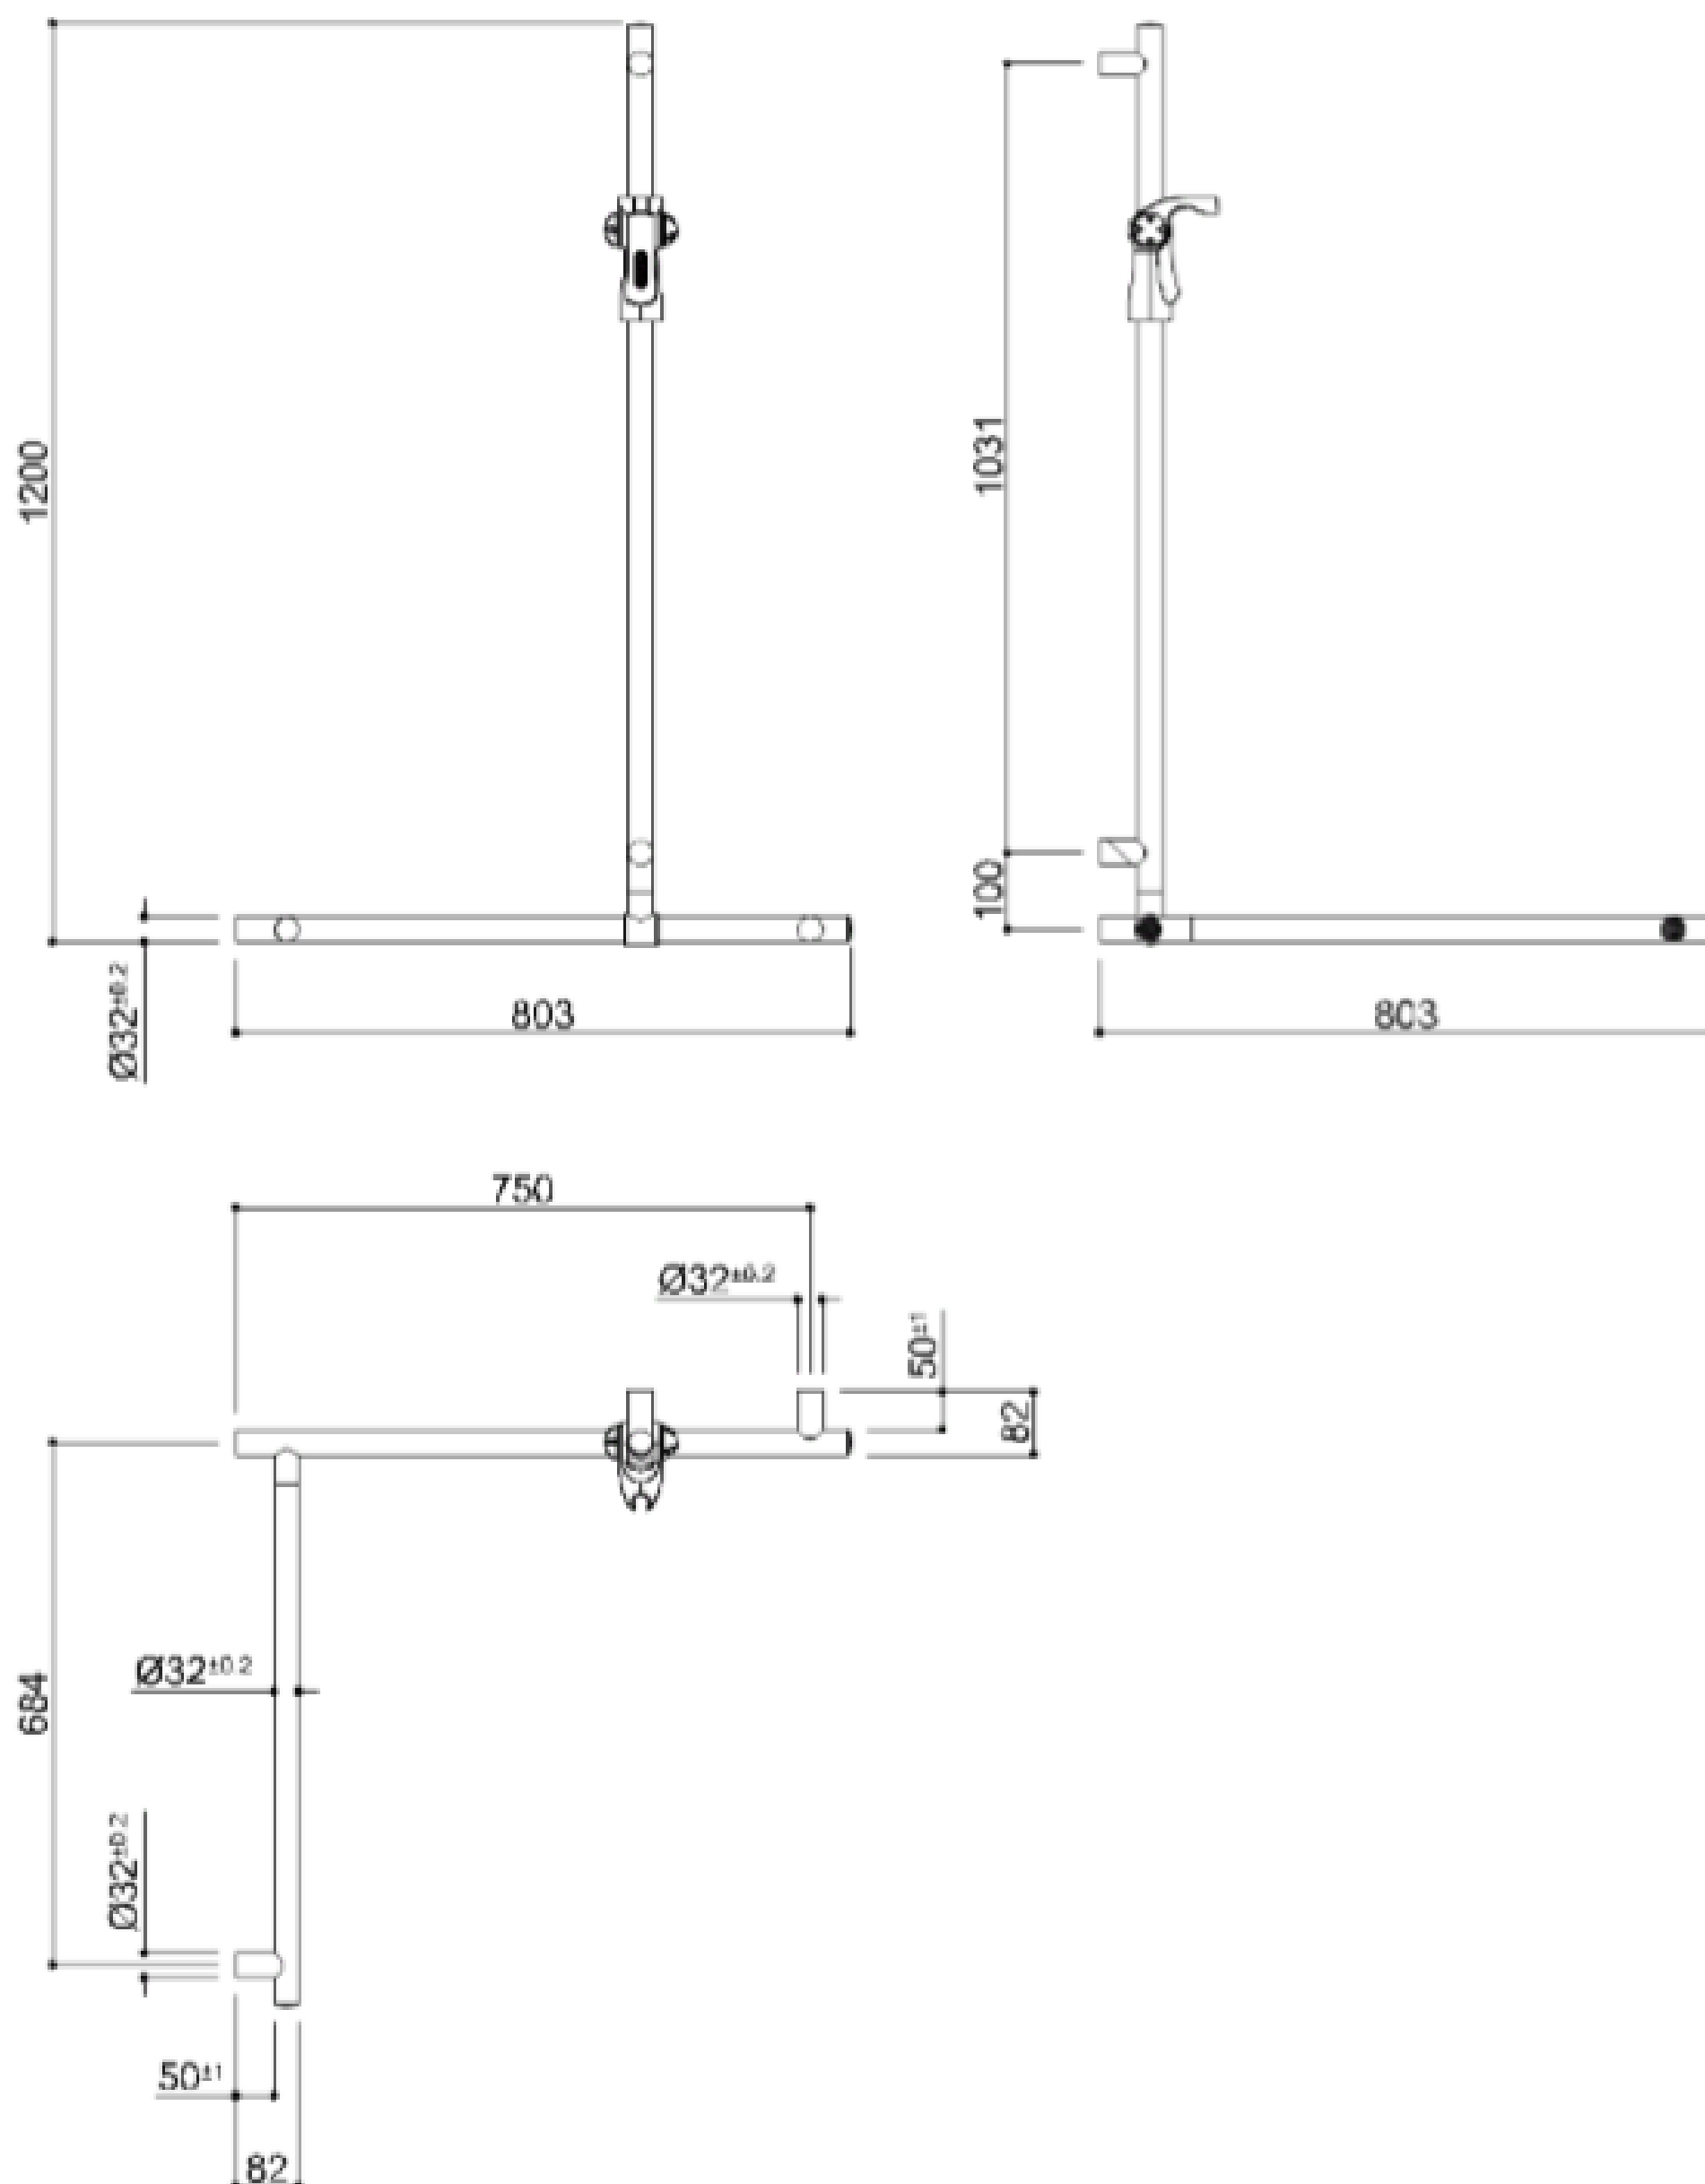

HANDGREEP PRESTIGIO