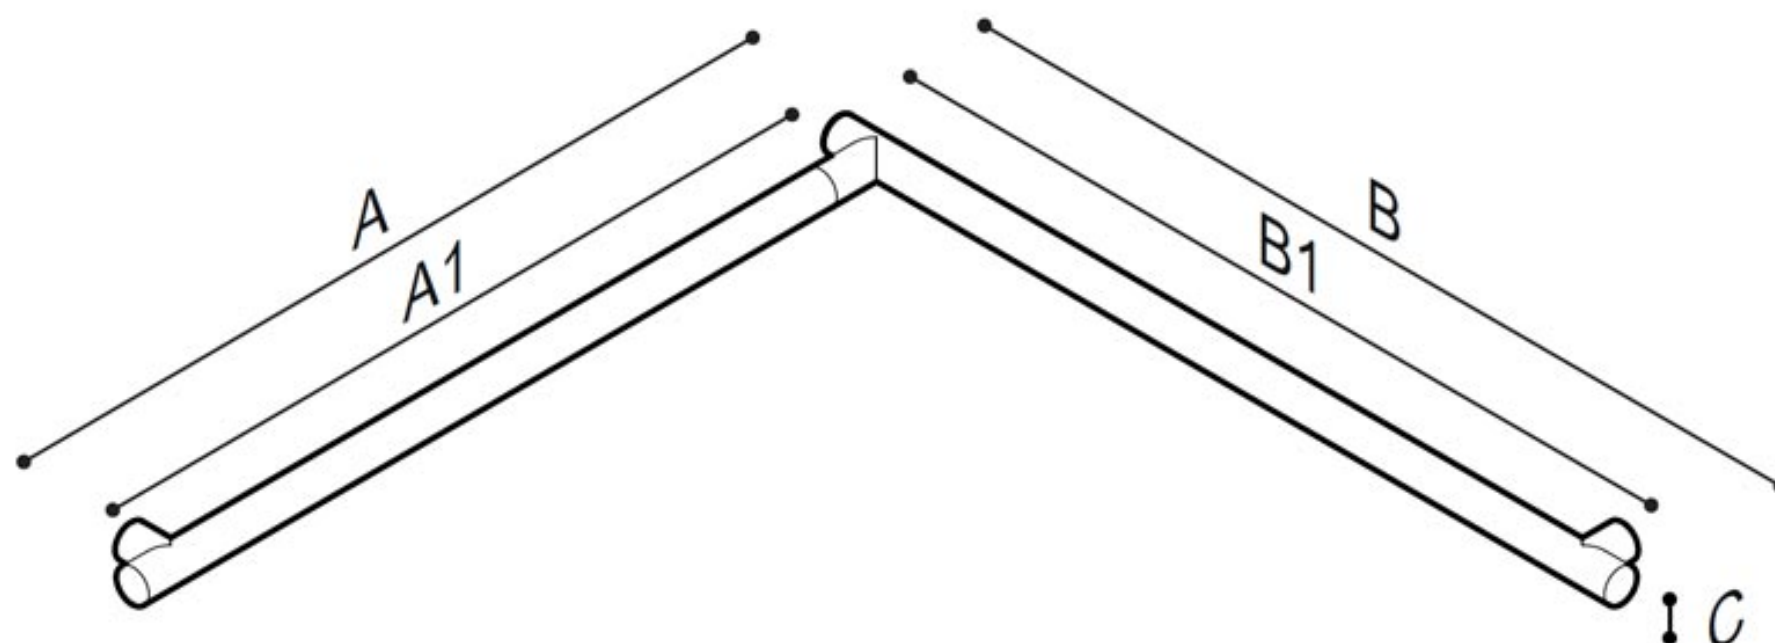

• Kleuren:

**Standard
finishes**

**Special
finishes**

HANDGREEP PRESTIGIO PLUS corner

Artn°	AxBxC (mm)	C1 (mm)	gewicht	belasting
Epoxy-polyester powder finish and surface treatments: D8-WE-P5-R2-G9-DM-N2				
G18UBS31 _{xx}	803x803x32	684x750	2.10	150
Electro-chemical treatments: C1 chrome-plated				
G18UBS31 _{xx}	803x803x32	684x750	2.10	150
Electro-chemical treatments: E1-E2-E3-E4-E5-E6-E7				
G18UBS31 _{xx}	803x803x32	684x750	2.10	150