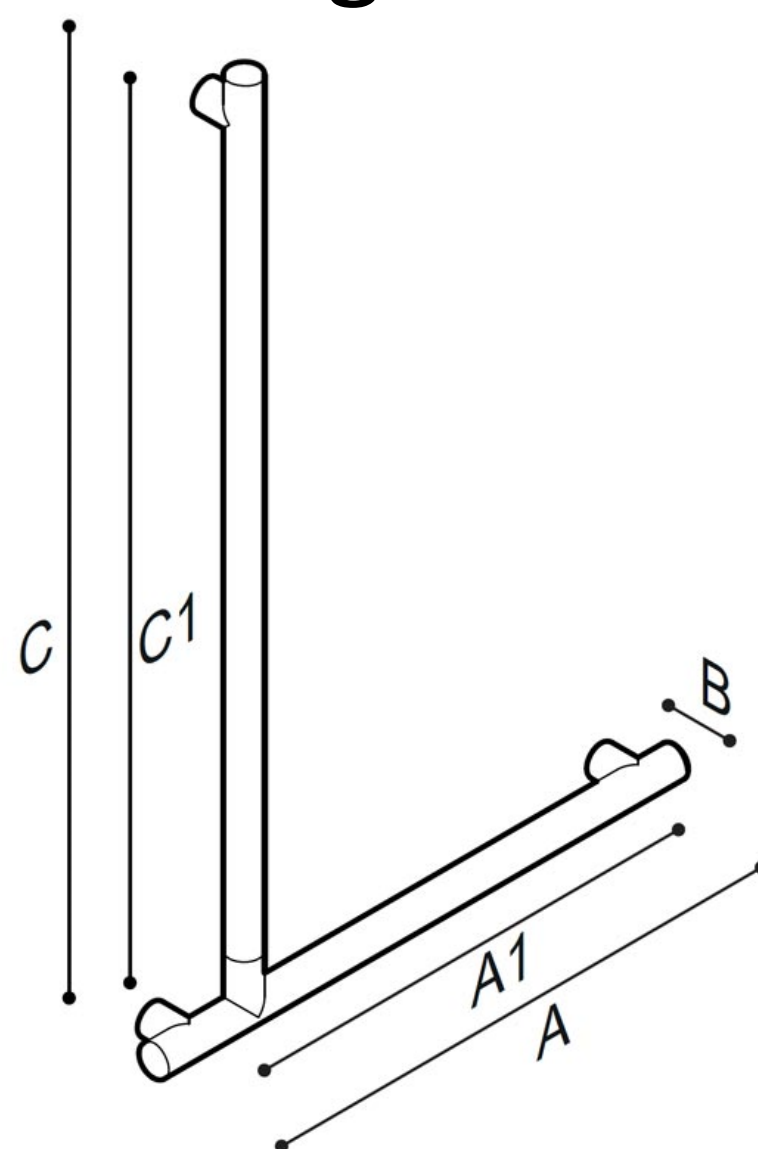

• Kleuren:

Standard finishes

Special finishes

HANDGREEP PRESTIGIO PLUS

90° large

	Artn°	AxBxC (mm)	C1 (mm)	gewicht	belasting
	Epoxy-polyester powder finish and surface treatments: D8-WE-P5-R2-G9-DM-N2				
RH	G18UBR35xx	406x82x603	300x534	1.40	150
LH	G18UBL35xx	406x82x603	300x534	1.40	150
	Electro-chemical treatments: C1 chrome-plated				
RH	G18UBR35xx	406x82x603	300x534	1.40	150
LH	G18UBL35xx	406x82x603	300x534	1.40	150
	Electro-chemical treatments: E1-E2-E3-E4-E5-E6-E7				
RH	G18UBR35xx	406x82x603	300x534	1.40	150
LH	G18UBL35xx	406x82x603	300x534	1.40	150