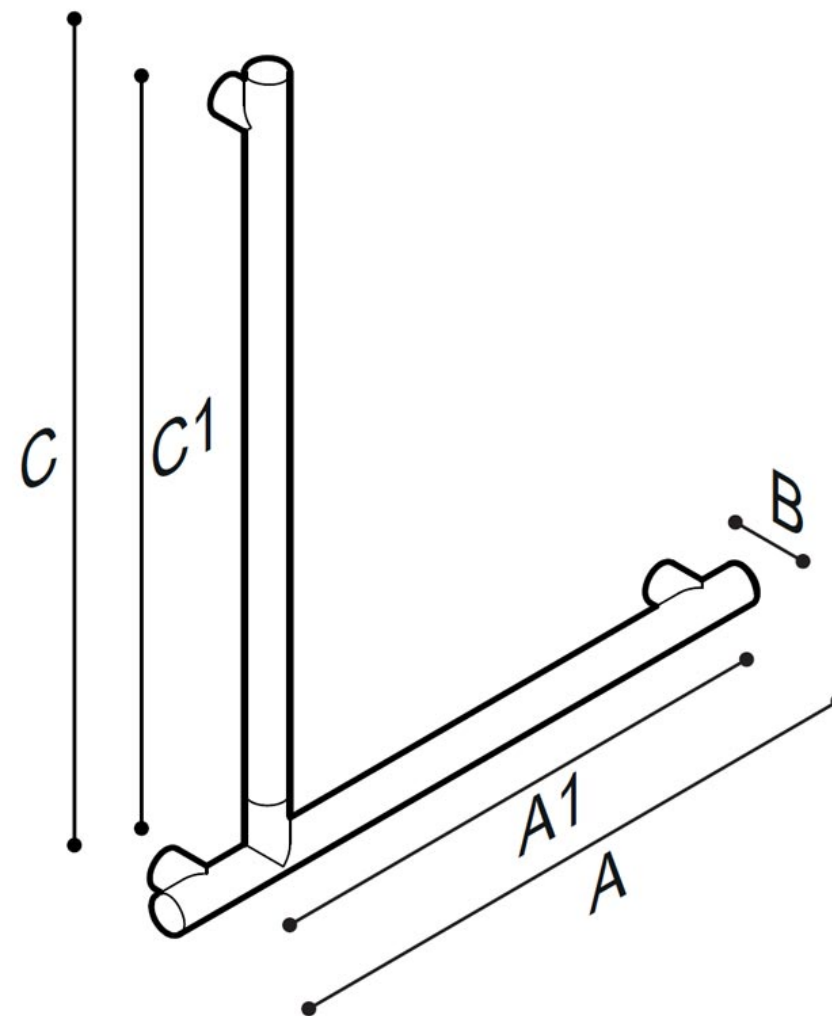

## HANDGREEP PRESTIGIO PLUS 90°

	Artn°	AxBxC (mm)	C1 (mm)	gewicht	belasting
	Epoxy-polyester powder finish and surface treatments: D8-WE-P5-R2-G9-DM-N2				
RH	G18UBR34xx	406x82x403	300x334	1.20	150
LH	G18UBL34xx	406x82x403	300x334	1.20	150
	Electro-chemical treatments: C1 chrome-plated				
RH	G18UBR34xx	406x82x403	300x334	1.20	150
LH	G18UBL34xx	406x82x403	300x334	1.20	150
	Electro-chemical treatments: E1-E2-E3-E4-E5-E6-E7 [ONLY ON REQUEST]				
RH	G18UBR34xx	406x82x403	300x334	1.20	150
LH	G18UBL34xx	406x82x403	300x334	1.20	150