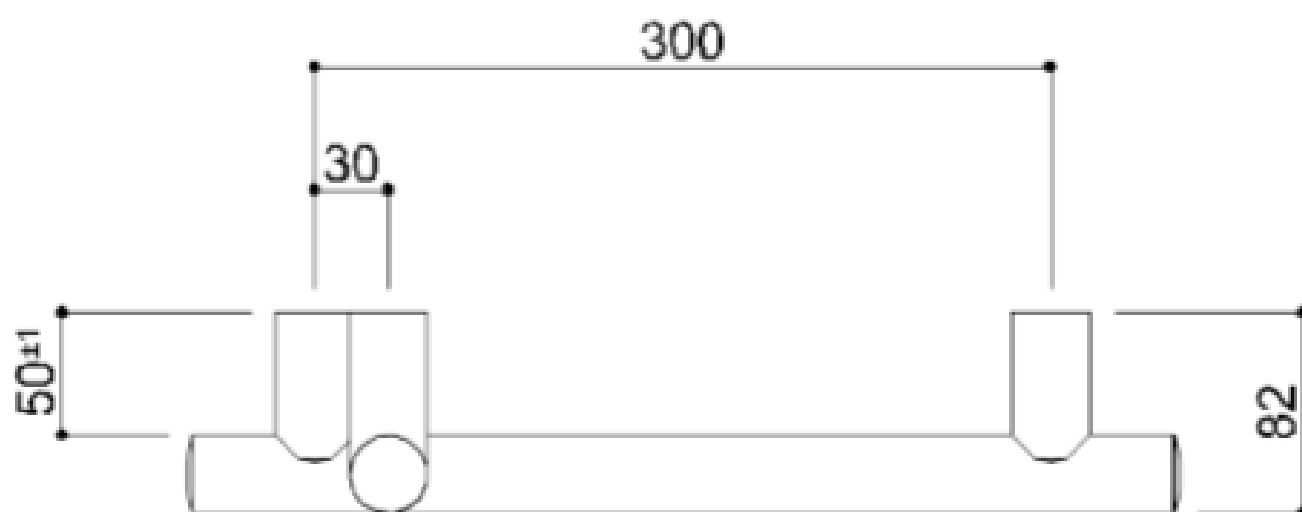

HANDGREEP PRESTIGIO PLUS 90°