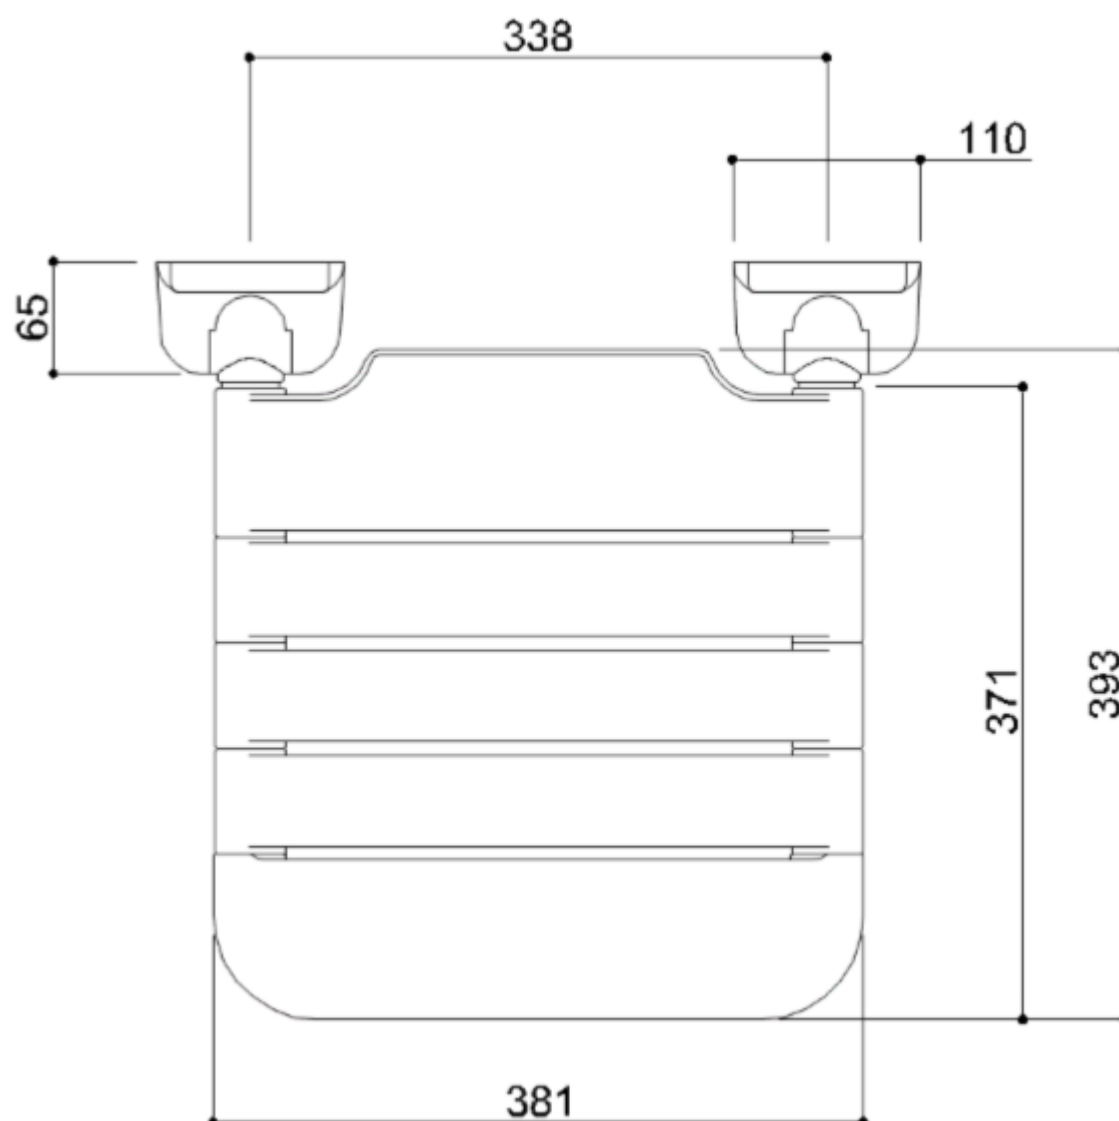

DOUCHEZIT URBAN PEOPLE Extra lang