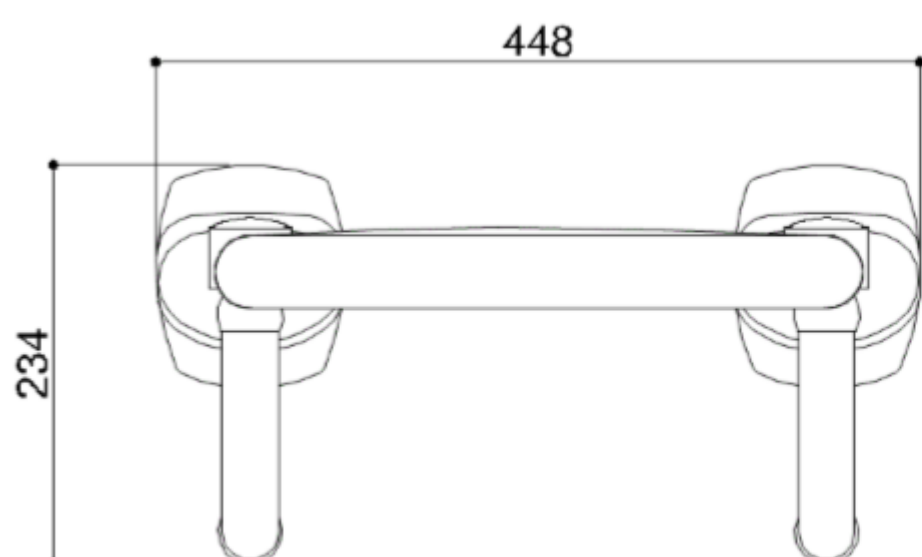

DOUCHEZIT URBAN PEOPLE Extra lang