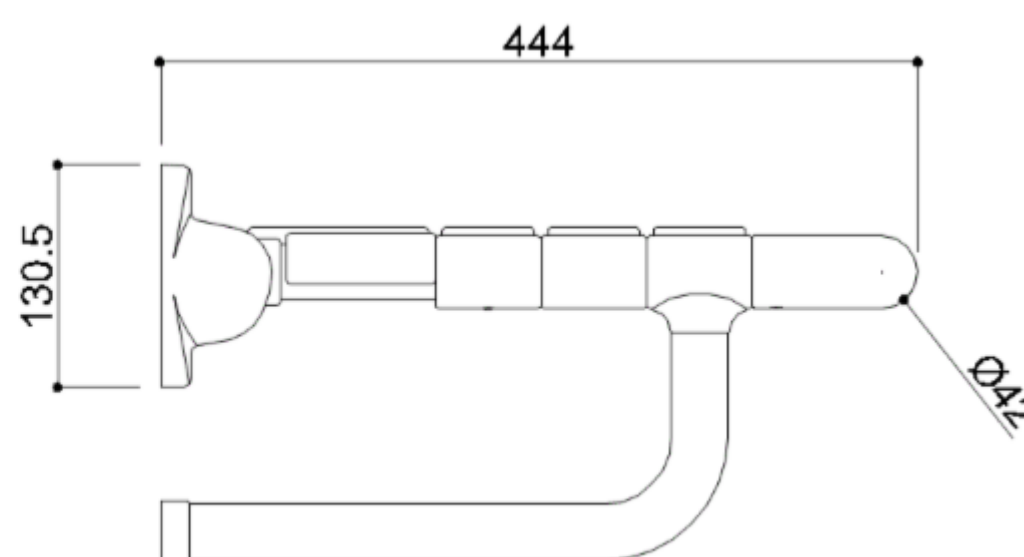

DOUCHEZIT URBAN PEOPLE Extra lang