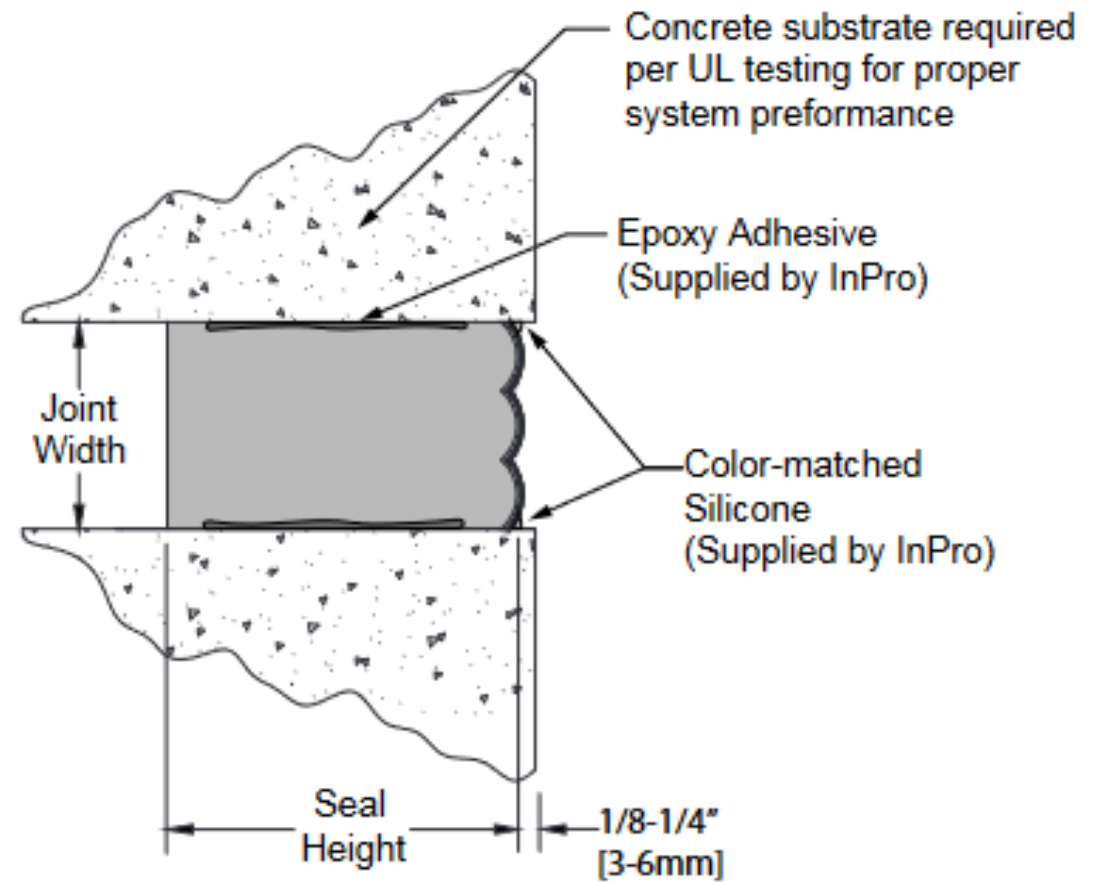

995V3 Series Floor/Floor
(995V3-250 System Shown)