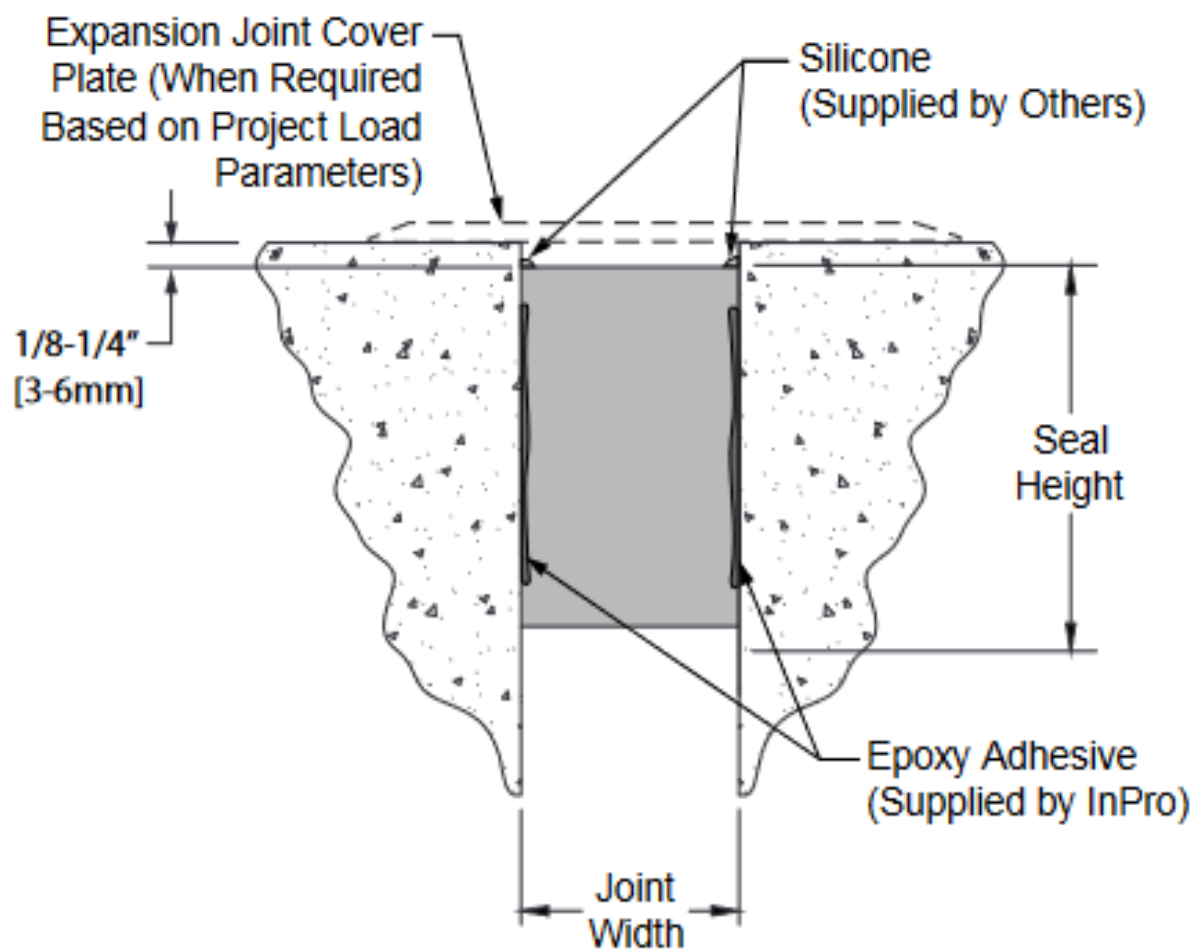

995H3 Floor/Floor Dual Sided
(995H3-400 DS)

System Options

995H3 Floor/Floor Uncoated
(995H3-250 UC)